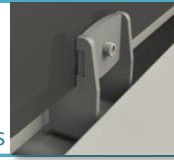

SOLO screens use 5mm perspex with beautifully flame polished edges for a high quality finish, and are available in a variety of coloured frosted options.

T1

SOLO - straight

page 3

T2

SOLO - wave

page 4

T3

SOLO - arc

page 5

SOLO brackets

page 6

acrylic selector

page 7

SOLO

- * 5mm screen thickness
- * Perspex construction
- * Easy fit bracket options
- * Contemporary range of colours available
- * Crisp, clean design
- * Competitively priced