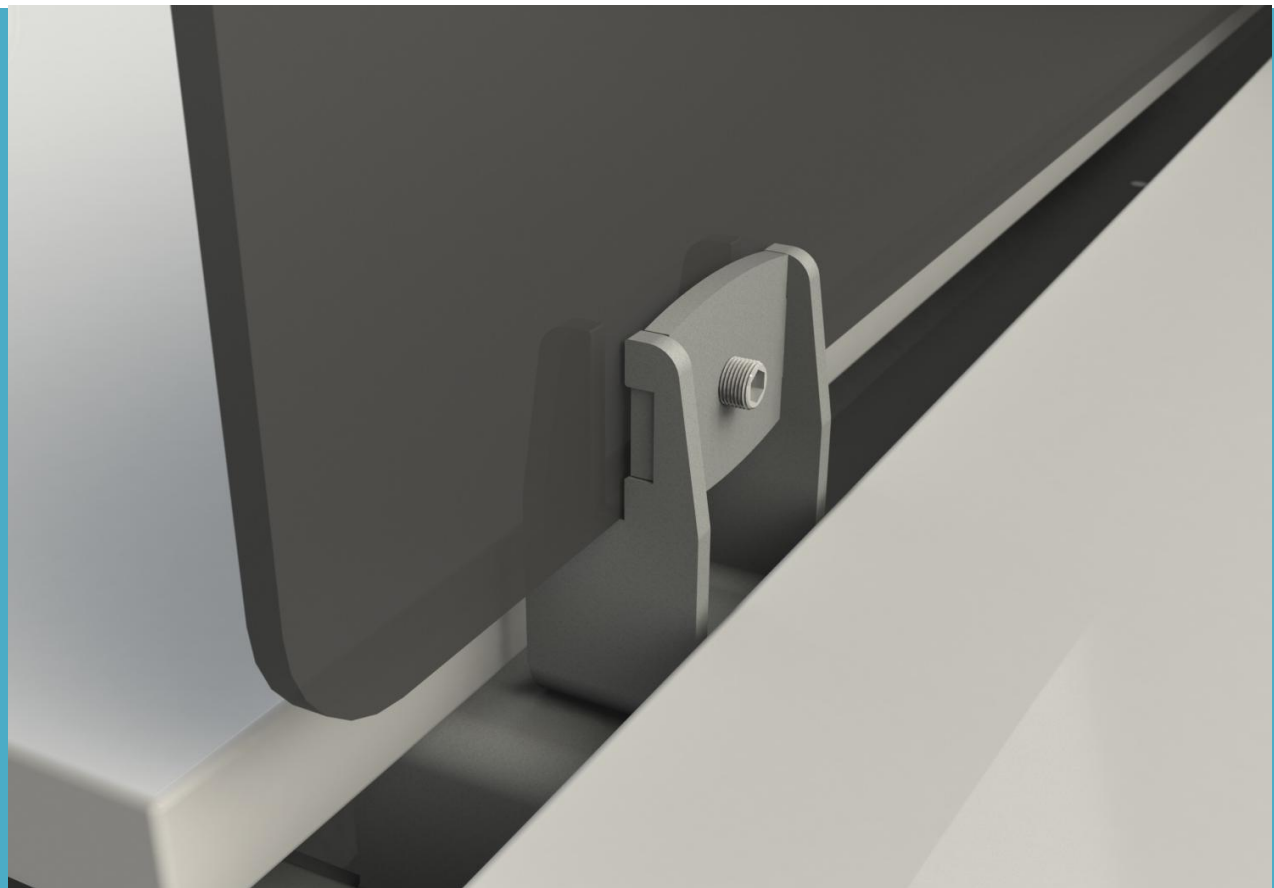

SOLO - brackets

EX-WORKS PRICES

	Description	Code	£
desk bracket	SOLO Desk Bracket	SBKT-65	
bench bracket	SOLO Bench Bracket	SBKT-66	

FEATURES

- The desk bracket allows fitment of SOLO screens onto most 25mm desktops subject to clearance.
- The bench bracket, when used in combination with other components, allows SOLO to be fitted to the spine of bench desking products.