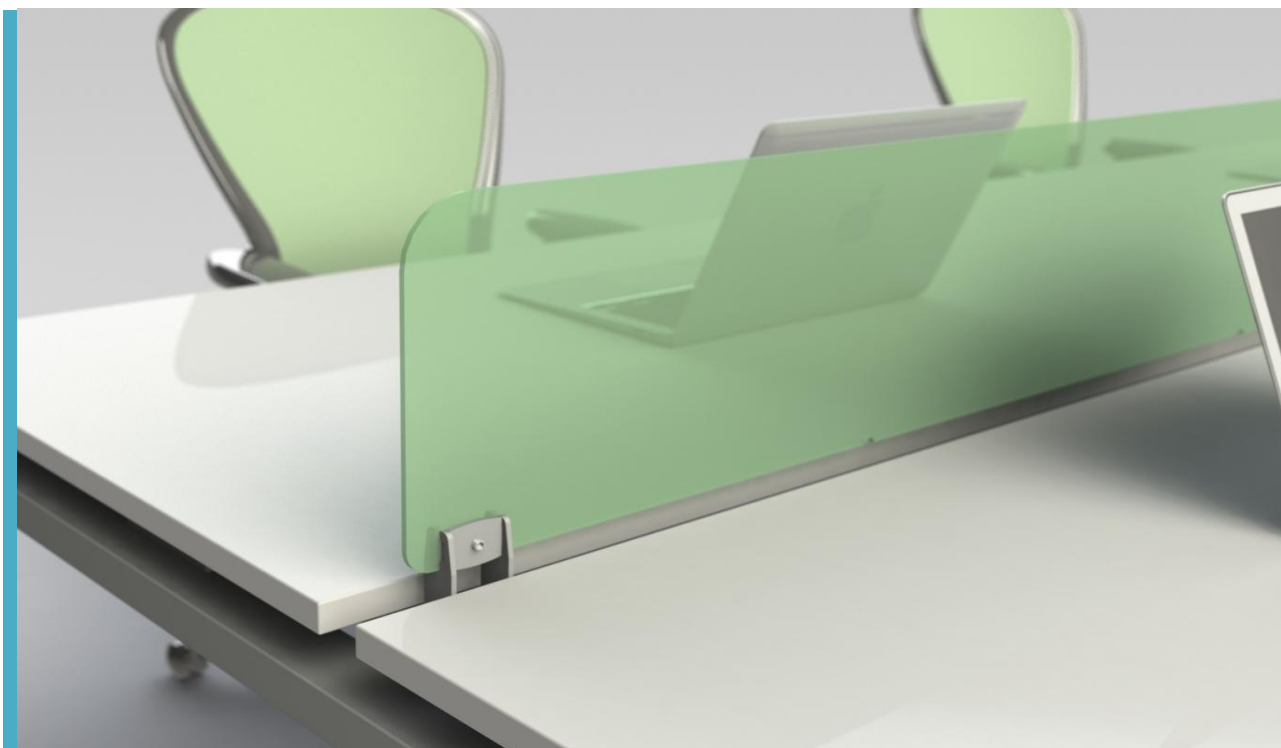

SOLO-straight TYPE 1

EX-WORKS PRICES

Size	Code		£
<u>280mm HIGH</u>			
0700w x 0280h	SOLO-T1-0728		
0900w x 0280h	SOLO-T1-0928		
1100w x 0280h	SOLO-T1-1128		
1300w x 0280h	SOLO-T1-1328		
1500w x 0280h	SOLO-T1-1528		
1700w x 0280h	SOLO-T1-1728		
<u>380mm HIGH</u>			
0700w x 0380h	SOLO-T1-0738		
0900w x 0380h	SOLO-T1-0938		
1100w x 0380h	SOLO-T1-1138		
1300w x 0380h	SOLO-T1-1338		
1500w x 0380h	SOLO-T1-1538		
1700w x 0380h	SOLO-T1-1738		
SPECIALS			

FEATURES

- 5mm screen thickness
- Flame-polished edges
- Multiple mounting options available
- Superior build quality
- Incredible value for money
- Brackets Epoxy powder coated to match desk
- Multiple colour frosted perspex options